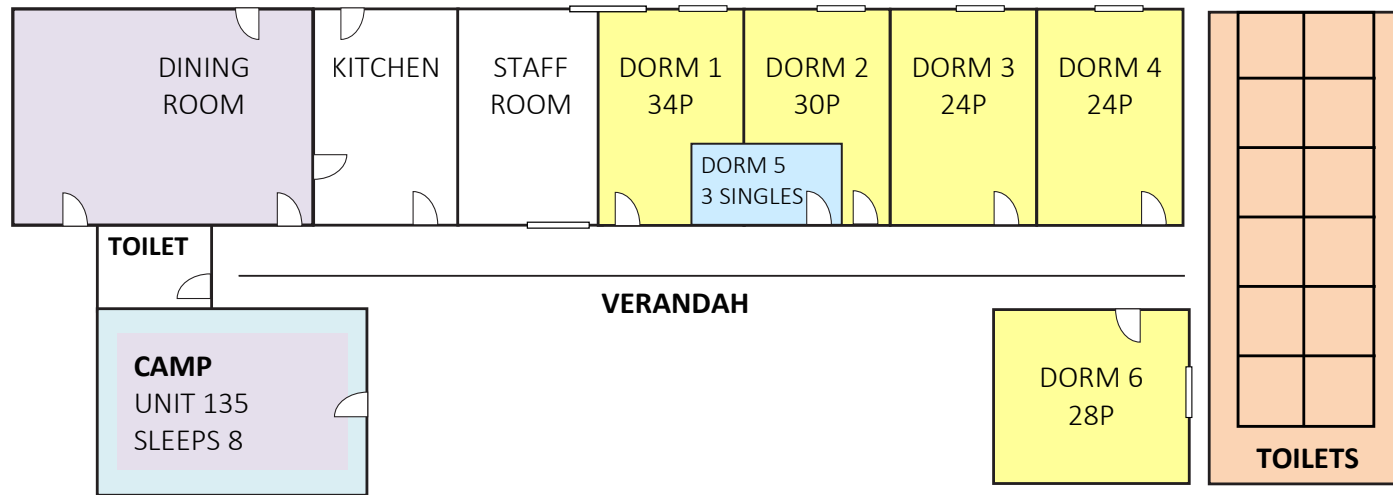

TO THE LAKESIDE

WALKWAY

LEGEND

-  TEACHERS/SUPERVISORS ACCOMMODATION
-  STUDENT ACCOMMODATION
-  CAMP COMMON AREAS
-  TOILETS [12x ENSUITES, 1x DISABLED]
-  SLIDING DOOR
-  DOOR

ROADSIDE

ROADSIDE