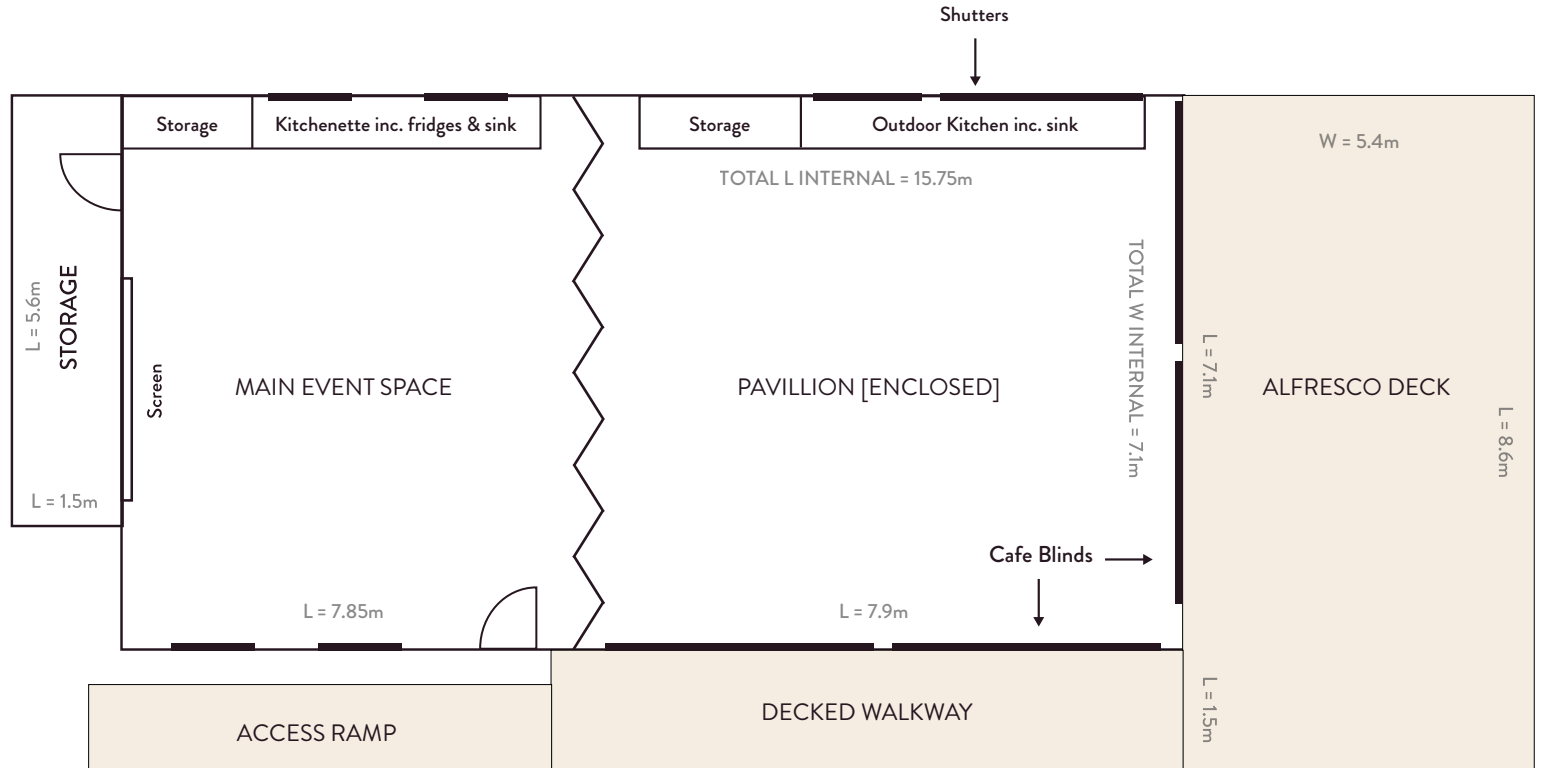

Discovery
EVENTS

Discovery Byron Bay Function Centre

VENUE FLOORPLAN

FLOORPLAN KEY

= DOOR

= STACKER DOORS

= WINDOWS

TOTAL INTERNAL VENUE
SPACE = 112 M2