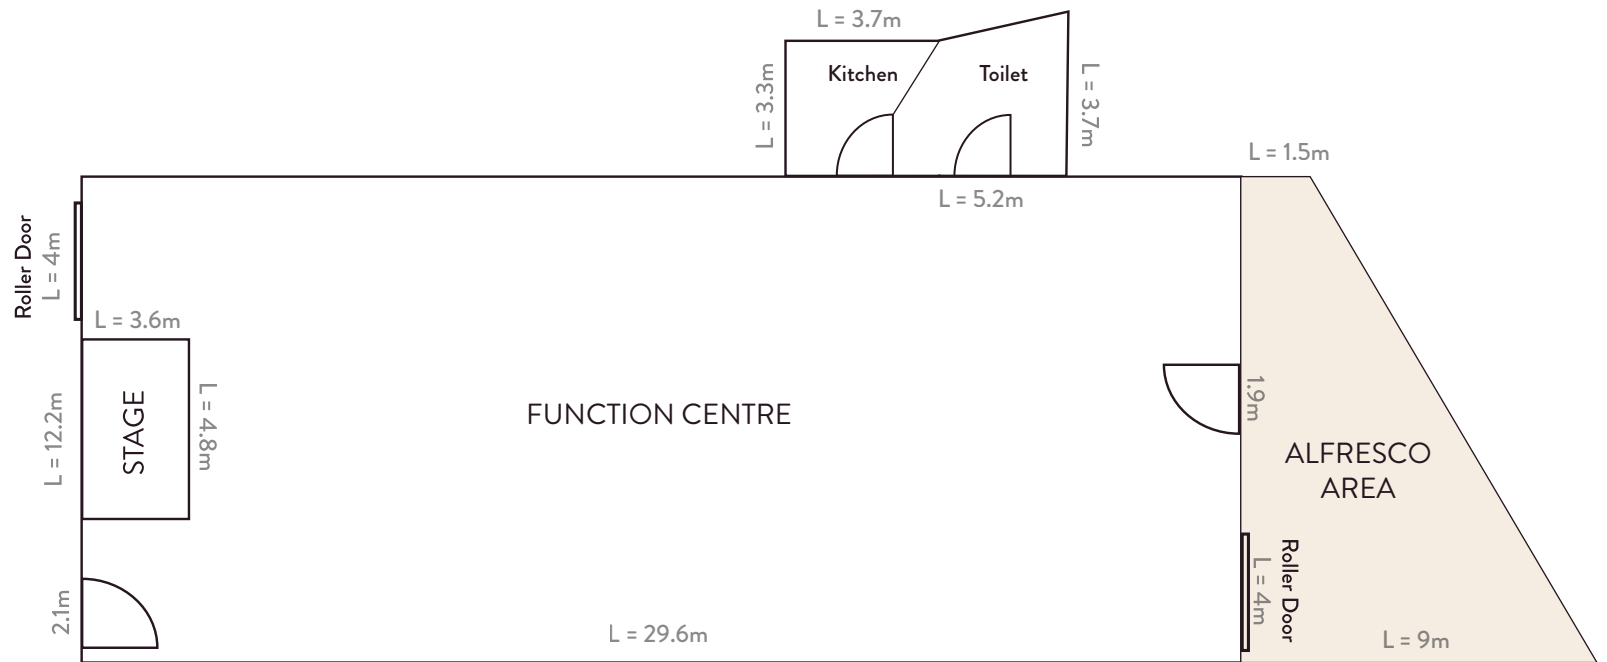

# Discovery Events - Alice Springs Function Centre

VENUE FLOORPLAN

### FLOORPLAN KEY

= DOOR

= STACKER DOORS

= WINDOWS

TOTAL INTERNAL VENUE  
SPACE = 361 M2